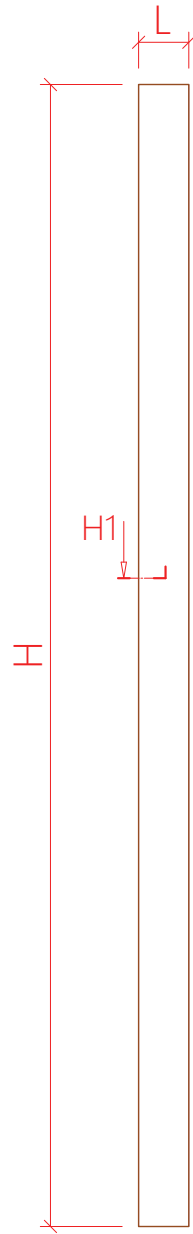

VAL MODULAR PARTITION SYSTEM

# VAL POST

Monolithic detail consisting of one piece

WIDTH (W)\*

---

30 - 92 mm

HEIGHT (H)\*

---

240 - 2750 mm

DEPTH

---

92 mm

PROFILE MATERIAL

---

MDF, plywood, solid wood

FINISH FOR PROFILES

---

Paint, veneer, varnish, stain

EXTRAS

---

\*Custom dimensions upon agreement

Solutions with a custom angle upon agreement

The opening, filled by two aligned posts, has a maximum height of 4500 mm

H1